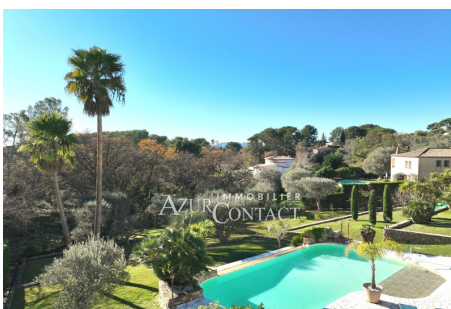

Azur Contact Immobilier - 351, Avenue Saint-Basile - 06250 Mougins

Tél. +33 (0)4 92 92 03 00 - azurcontactimmo@gmail.com - www.azurcontactimmo.com

Sarl Lancelot Transaction - RCS CANNES 479 590 036 - Carte professionnelle CPI 06052016000003099 délivrée par CCI de Nice Côte d'Azur -

SIRET 47959003600048 - Document non contractuel